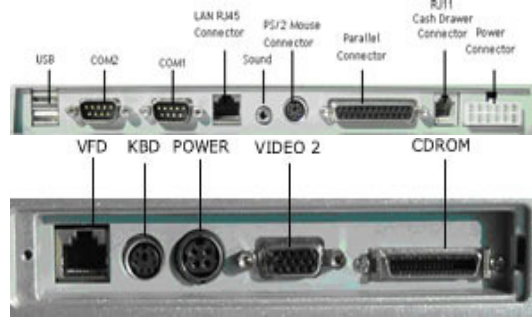

# Gladius

|                                    |   |
|------------------------------------|---|
| <b>Construction</b>                | <b>Die-cast Aluminum Casing</b>   |
| <b>LCD Display</b>                 | 12.1" 800x600 TFT colour LCD<br><b>15.1" 1024x768 TFT colour LCD</b>          |
| <b>Touch Panel</b>                 | ELO 5-wire resistive touch screen   |
| <b>CPU</b>                         | Cel 2.0 Ghz   |
| <b>RAM</b>                         | 512 MB DRAM   |
| <b>Storage Devices</b>             | 40 GB   |
| <b>Solid State Disk</b>            | Compact Flash (Optional)  |
| <b>LAN</b>                         | 10/100BaseT Ethernet (OnBoard)  |
| <b>Serial Ports</b>                | Four RS-232C serial ports   |
|                                    | COM1/2/4 RS-232C in 9-pin D-sub male<br>(Pin 9 may set to supply +5V or +12V) |
|                                    | COM2 may be set as RS-422/RS-485  |
|                                    | COM3 used for touch screen panel<br>COM4 used for customer display            |
| <b>Parallel Ports</b>              | One Parallel port support SPP/EPP/ECP modes. 25-pin D-sub female              |
| <b>VGA Port</b>                    | One connector for external VGA monitor  |
| <b>Sound Port</b>                  | Line out for powered speakers   |
| <b>USB Port</b>                    | Two USB ports   |
| <b>Keyboard Port</b>               | PS/2 style keyboard port  |
| <b>Mouse Port</b>                  | PS/2 style mouse port   |
| <b>CD-ROM Port</b>                 | One connector for external CD-ROM drive                                       |
| <b>Drawer Port</b>                 | One RJ-11 Epson-style drawer port <b>capable of driving two +12V drawers</b>  |
| <b>Power Supply</b>                | <b>External 120W power adapter</b>  |
| <b>Height</b>                      | 310mm with display upright  |
| <b>Width</b>                       | 315mm   |
|                                    | 360mm with MCR  |
| <b>Base Depth</b>                  | 265mm   |
| <b>Base Width</b>                  | 245mm   |
| <b>Display Height</b>              | 245mm   |
| <b>Display Tilt</b>                | 90° (upright) to 180° (flat)  |
| <b>Operating Systems Supported</b> | <b>Windows 98/ 2000 server/ XP Professional/ Linux</b>                        |